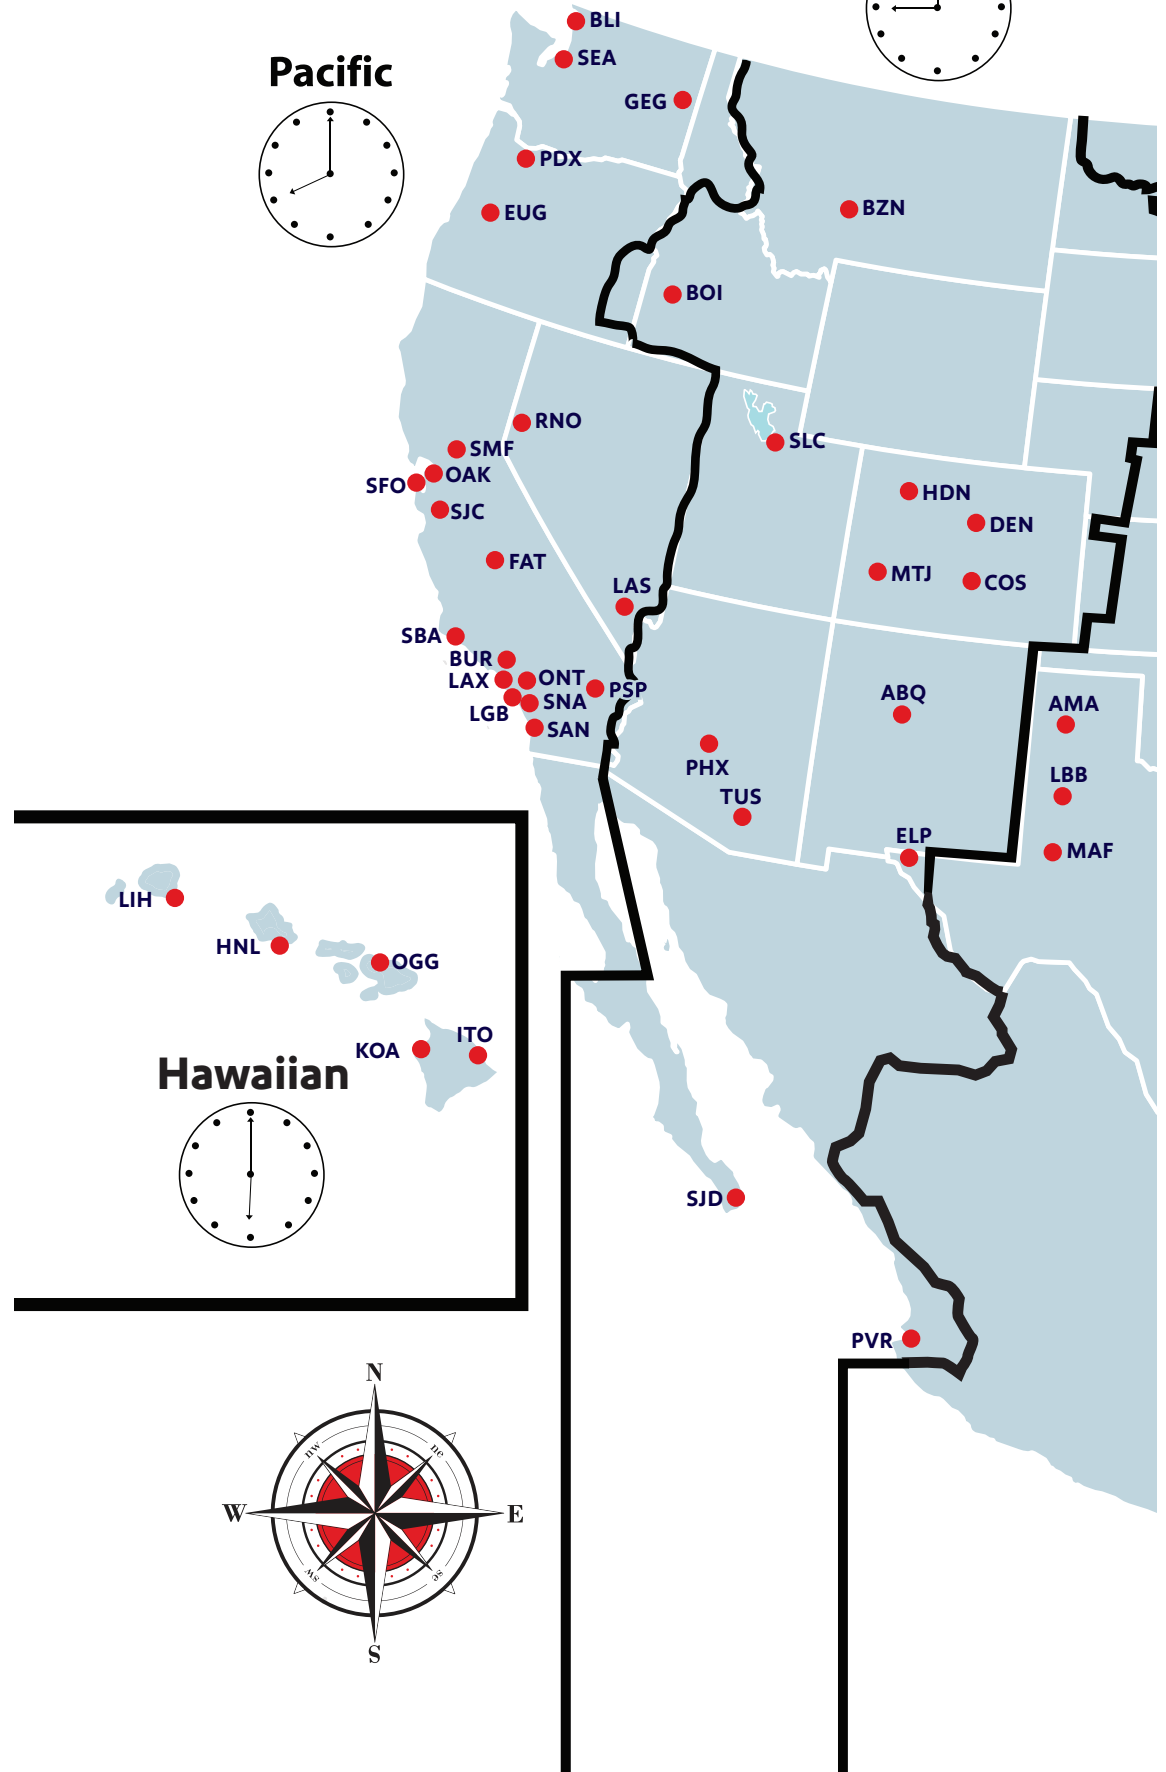

Mountain

Pacific

Hawaiian